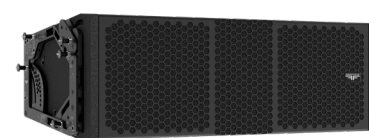

ARES 12a

Touring 3-way 12" self-powered line array loudspeaker