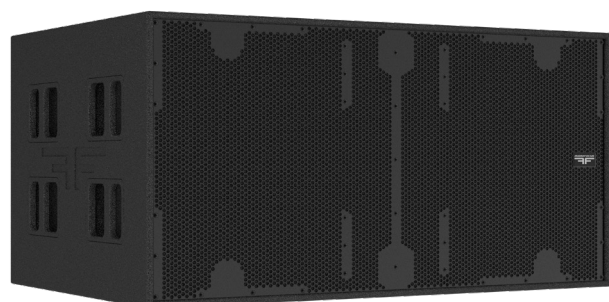

MTsub 218a State-of-the-art sub

MTSub 218a is a powerful, state-of-the-art self-powered subwoofer, designed to complement our FR-X and ARES series in touring, outdoor event, and theatre scenarios requiring excellent audio quality at a real-world price point.

The MTSub 218a subwoofer houses two long-excursion 18" neodymium drivers in a bass-reflex design and delivers outstanding SPL in stand-alone or stacked configurations.

An advanced AUDIOFOCUS SCiO Class D amplifier module with integrated DSP and versatile presets allows MTSub 218a to be quickly deployed in any configuration, including cardioid and end-fire.

MTSub 218a is built with pride in Belgium and coated in tough, weather-resistant polyurea to safeguard your investment. The cabinet front is protected by a rigid metal grill, backed by acoustically transparent foam.

Up to 20.000

Complete solution

Omni and Cardioid

38Hz to 110Hz

Technical specifications

Description	High-power subwoofer
Transducers	LF: 2 x 18"
Frequency range (-6dB)	38Hz-110 Hz
Peak SPL (1)	140 dB
Processing	Dedicated AUDIOFOCUS SCiO omni and cardioid presets
Rigging	Pole socket
Audio connectors	IN: 1×3-point XLR • LINK: 1×3-point XLR
Network connectors	1 x etherCON for control
Power Connectors	IN: 1×3-point powerCON TRUE1TOP LINK: 1×3-point powerCON TRUE1TOP
Dimensions (H x W x D)	1200 x 605 x 800 mm • 47.24 x 23.81 x 31.49 inches
Weight	91kg / 200.62lbs
Finish	Highly resistant polyurea coating
Cabinet	High grade birch plywood